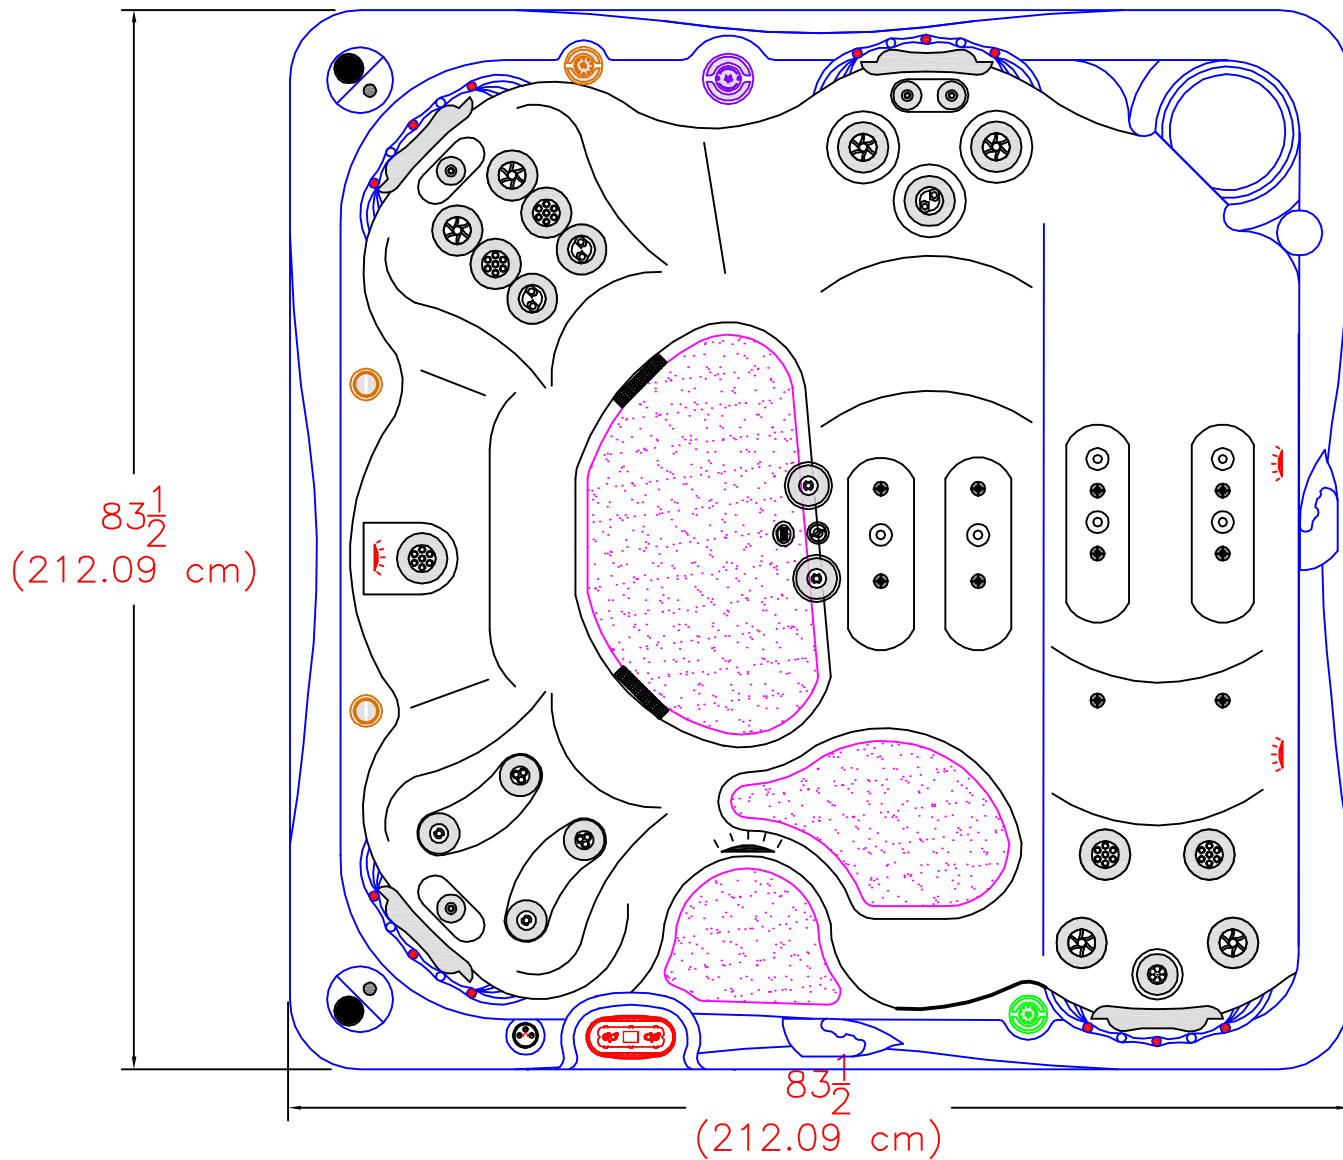

2016 SERENITY 5500 GOLD  
(31 actual jets)

NOTE:  
Dimensional tolerances are as follows due to variations in manufacturing:  
Length / Width / Height(s): +/- 3/8"  
Height Variance (side to side): +/- 1/4"