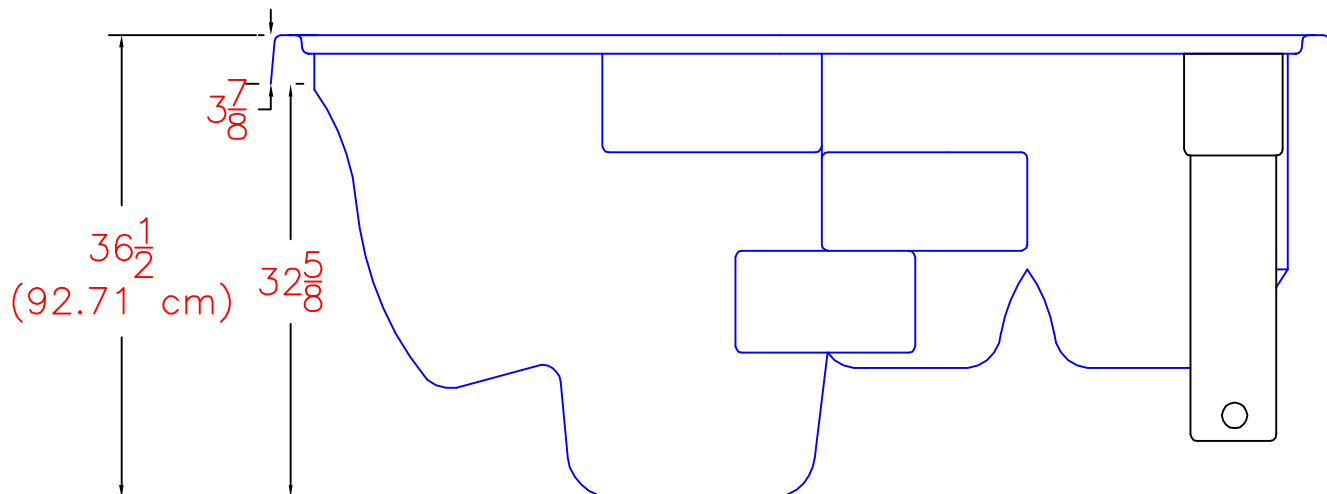

2016 SERENITY 5500 GOLD  
(31 actual jets)

NOTE:  
Dimensional tolerances are as follows due to variations in manufacturing:  
Length / Width / Height(s): +/- 3/8"  
Height Variance (side to side): +/- 1/4"